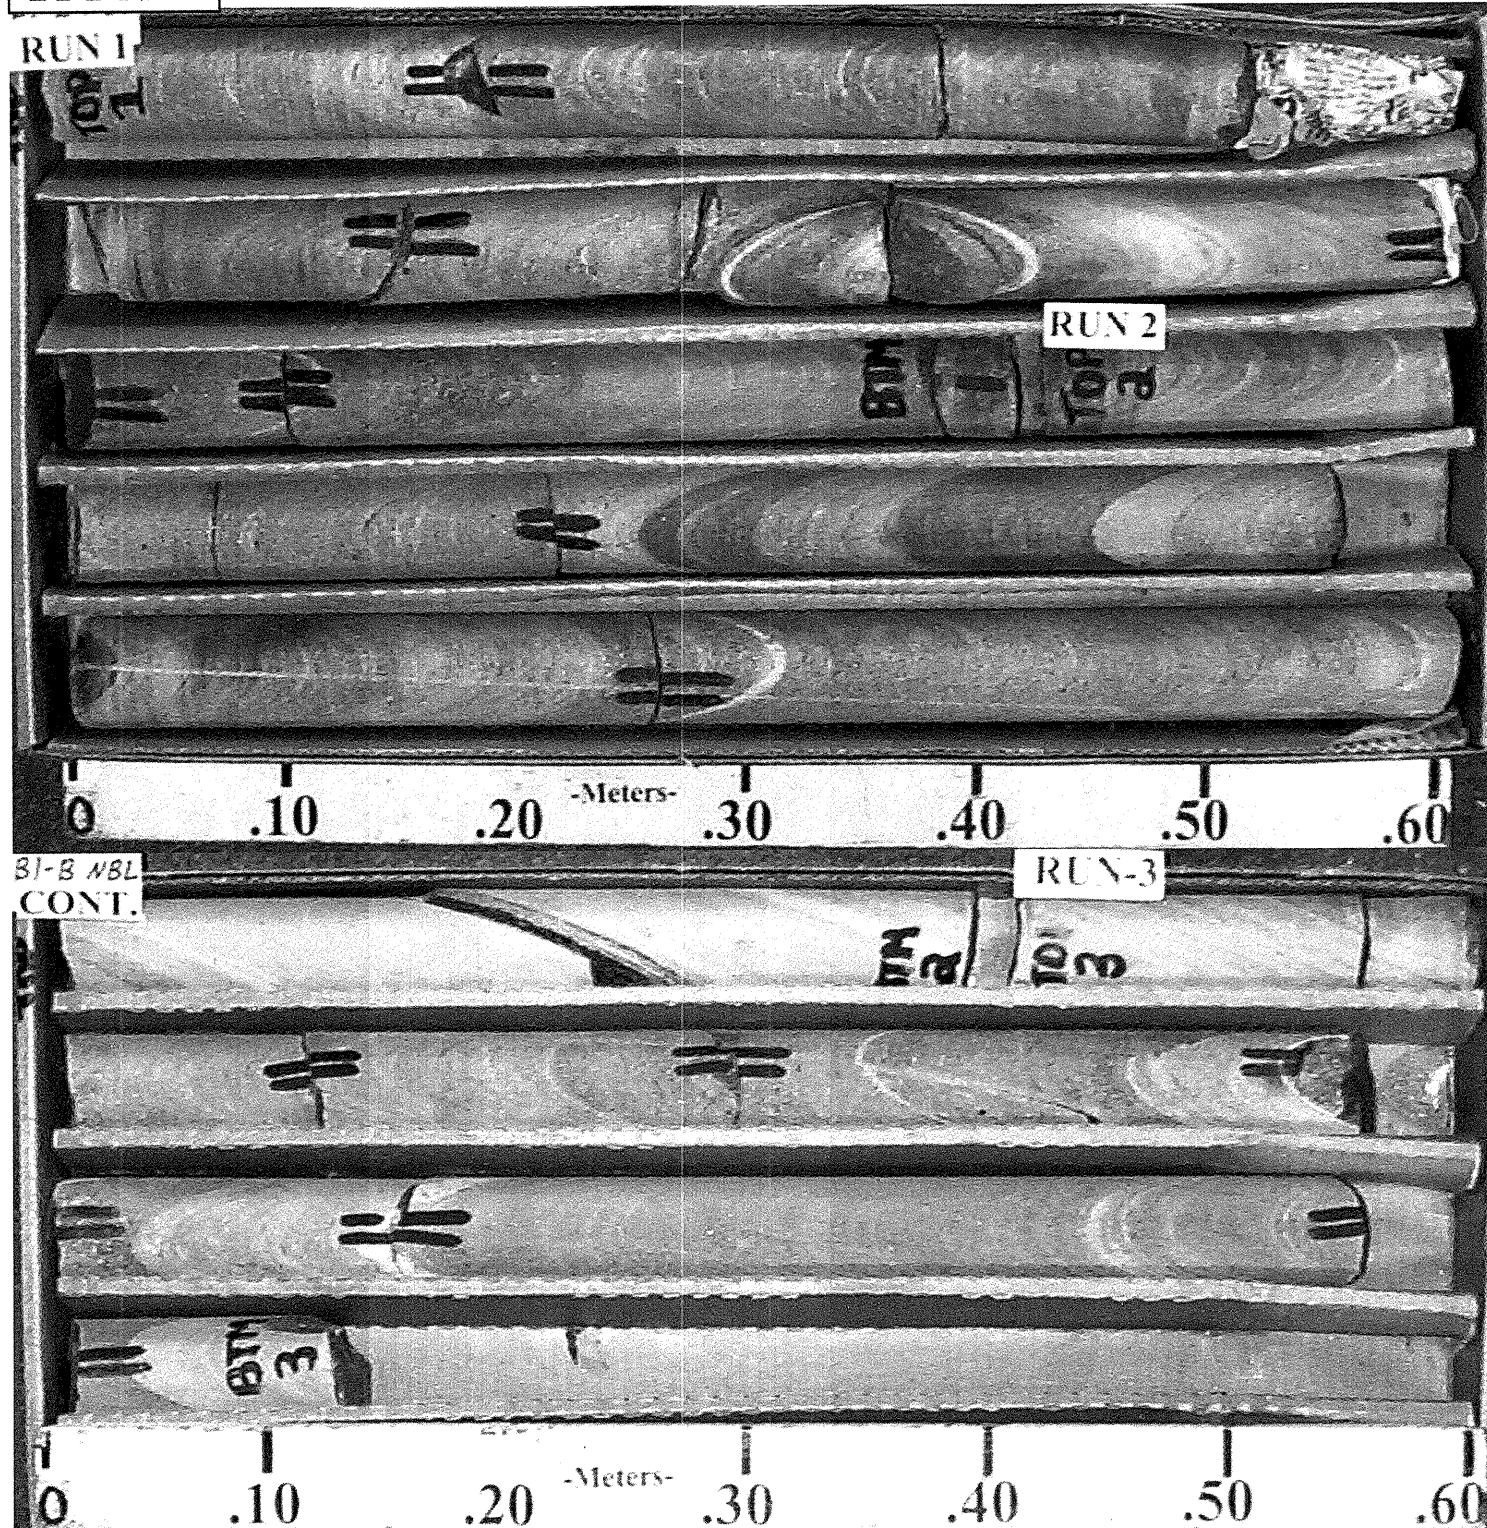

8.1830501  
LINCOLN COUNTY  
BRIDGE ON NC 16 OVER KILLIAN CREEK

CORE PHOTOS

B1-B NBL

B1-B SBL