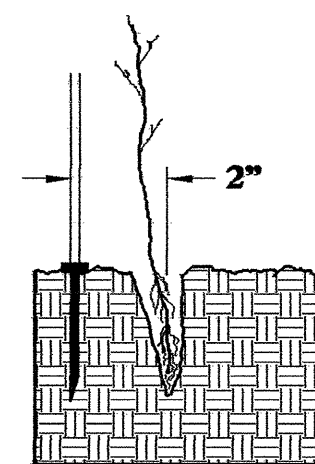

2. Excavate a flat bottom trench 12" deep and provide drainage.

3. Backfill the trench with 2" well rotted sawdust. Place a 2" layer of well rotted sawdust at a sloping angle at one end of the trench.

4. Place a single layer of plants against the sloping end so that the root collar is at ground level.

5. Place a 2" layer of well rotted sawdust over the roots maintaining a sloping angle.

6. Repeat layers of plants and sawdust as necessary and water thoroughly.

DIBBLE PLANTING METHOD USING THE KBC PLANTING BAR

1. Insert planting bar as shown and pull handle toward planter.

2. Remove planting bar and place seedling at correct depth.

3. Insert planting bar 2" toward planter from seedling.

4. Pull handle of bar toward planter, firming soil at bottom.

KBC PLANTING BAR
Planting bar shall have a blade with a triangular cross section, and shall be 12" long, 4" wide and 1" thick at center.

ROOT PRUNING
All seedlings shall be root pruned, if necessary, so that no roots extend more than 10 inches (10") below the root collar.