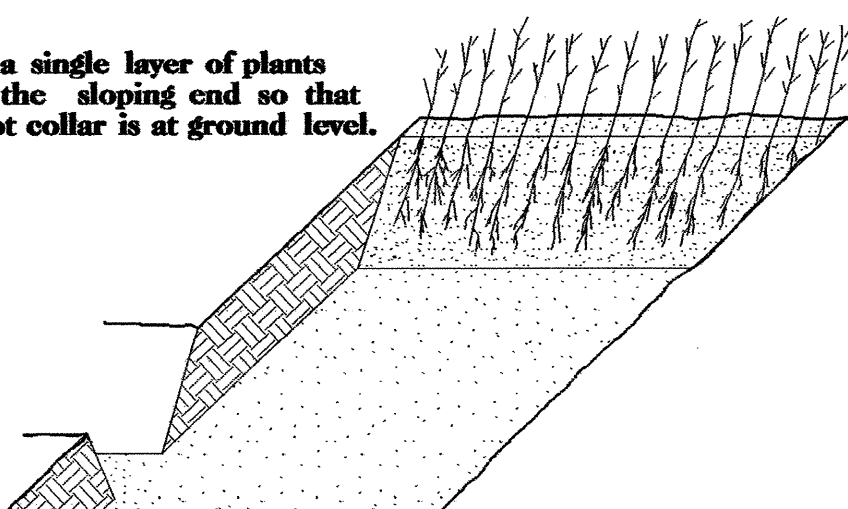

STATE	STATE PROJECT REFERENCE NO.	SHEET NO.	TOTAL SHEETS
N.C.	B-3667	RF-1	
STATE PROJ. NO.	F.A. PROJ. NO.	DESCRIPTION	

PLANTING DETAILS

SEEDLING / LINER BAREROOT PLANTING DETAIL

HEALING IN

1. Locate a healing-in site in a shady, well protected area.

2. Excavate a flat bottom trench 12" deep and provide drainage.

3. Backfill the trench with 2" well rotted sawdust. Place a 2" layer of well rotted sawdust at a sloping angle at one end of the trench.

4. Place a single layer of plants against the sloping end so that the root collar is at ground level.

5. Place a 2" layer of well rotted sawdust over the roots maintaining a sloping angle.

6. Repeat layers of plants and sawdust as necessary and water thoroughly.

DIBBLE PLANTING METHOD USING THE KBC PLANTING BAR

REFORESTATION

TREE REFORESTATION SHALL BE PLANTED 6' TO 10' ON CENTER, RANDOM SPACING, AVERAGING 8' ON CENTER, APPROXIMATELY 680 PLANTS PER ACRE.

REFORESTATION

MIXTURE, TYPE, SIZE, AND FURNISH SHALL CONFORM TO THE FOLLOWING: