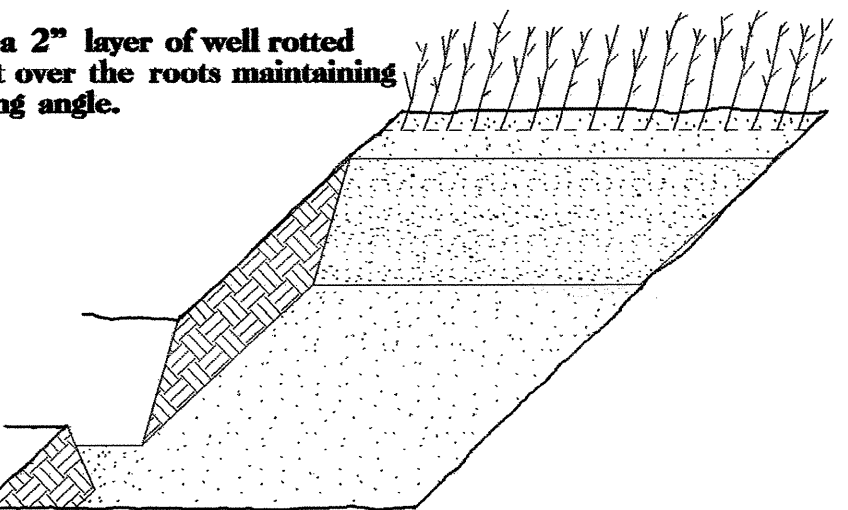

2. Excavate a flat bottom trench 12" deep and provide drainage.

3. Backfill the trench with 2" well rotted sawdust. Place a 2" layer of well rotted sawdust at a sloping angle at one end of the trench.

4. Place a single layer of plants against the sloping end so that the root collar is at ground level.

5. Place a 2" layer of well rotted sawdust over the roots maintaining a sloping angle.

6. Repeat layers of plants and sawdust as necessary and water thoroughly.

DIBBLE PLANTING METHOD USING THE KBC PLANTING BAR

1. Insert planting bar as shown and pull handle toward planter.

2. Remove planting bar and place seedling at correct depth.

3. Insert planting bar 2" toward planter from seedling.

4. Pull handle of bar toward planter, firming soil at bottom.

REFORESTATION

TREE REFORESTATION SHALL BE PLANTED 6' TO 10' ON CENTER, RANDOM SPACING, AVERAGING 8' ON CENTER, APPROXIMATELY 680 PLANTS PER ACRE.

REFORESTATION

MIXTURE, TYPE, SIZE, AND FURNISH SHALL CONFORM TO THE FOLLOWING: