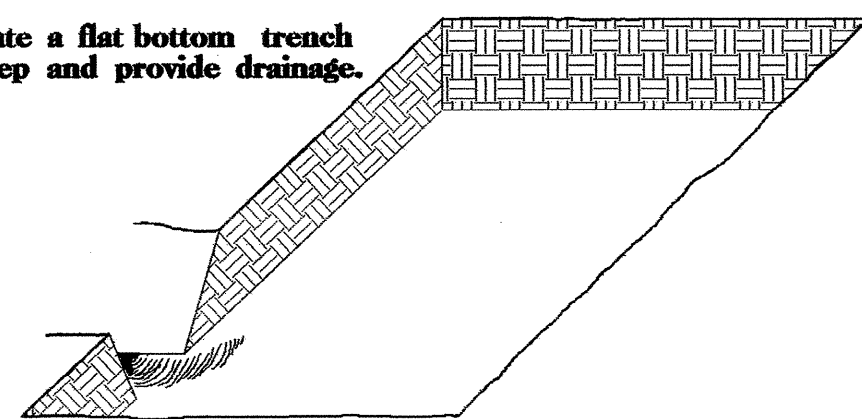

2. Excavate a flat bottom trench 12" deep and provide drainage.

3. Backfill the trench with 2" well rotted sawdust. Place a 2" layer of well rotted sawdust at a sloping angle at one end of the trench.

4. Place a single layer of plants against the sloping end so that the root collar is at ground level.

5. Place a 2" layer of well rotted sawdust over the roots maintaining a sloping angle.

6. Repeat layers of plants and sawdust as necessary and water thoroughly.

DIBBLE PLANTING METHOD USING THE KBC PLANTING BAR

REFORESTATION

TREE REFORESTATION SHALL BE PLANTED 6' TO 10' ON CENTER, RANDOM SPACING, AVERAGING 8' ON CENTER, APPROXIMATELY 680 PLANTS PER ACRE.

REFORESTATION

MIXTURE, TYPE, SIZE, AND FURNISH SHALL CONFORM TO THE FOLLOWING: