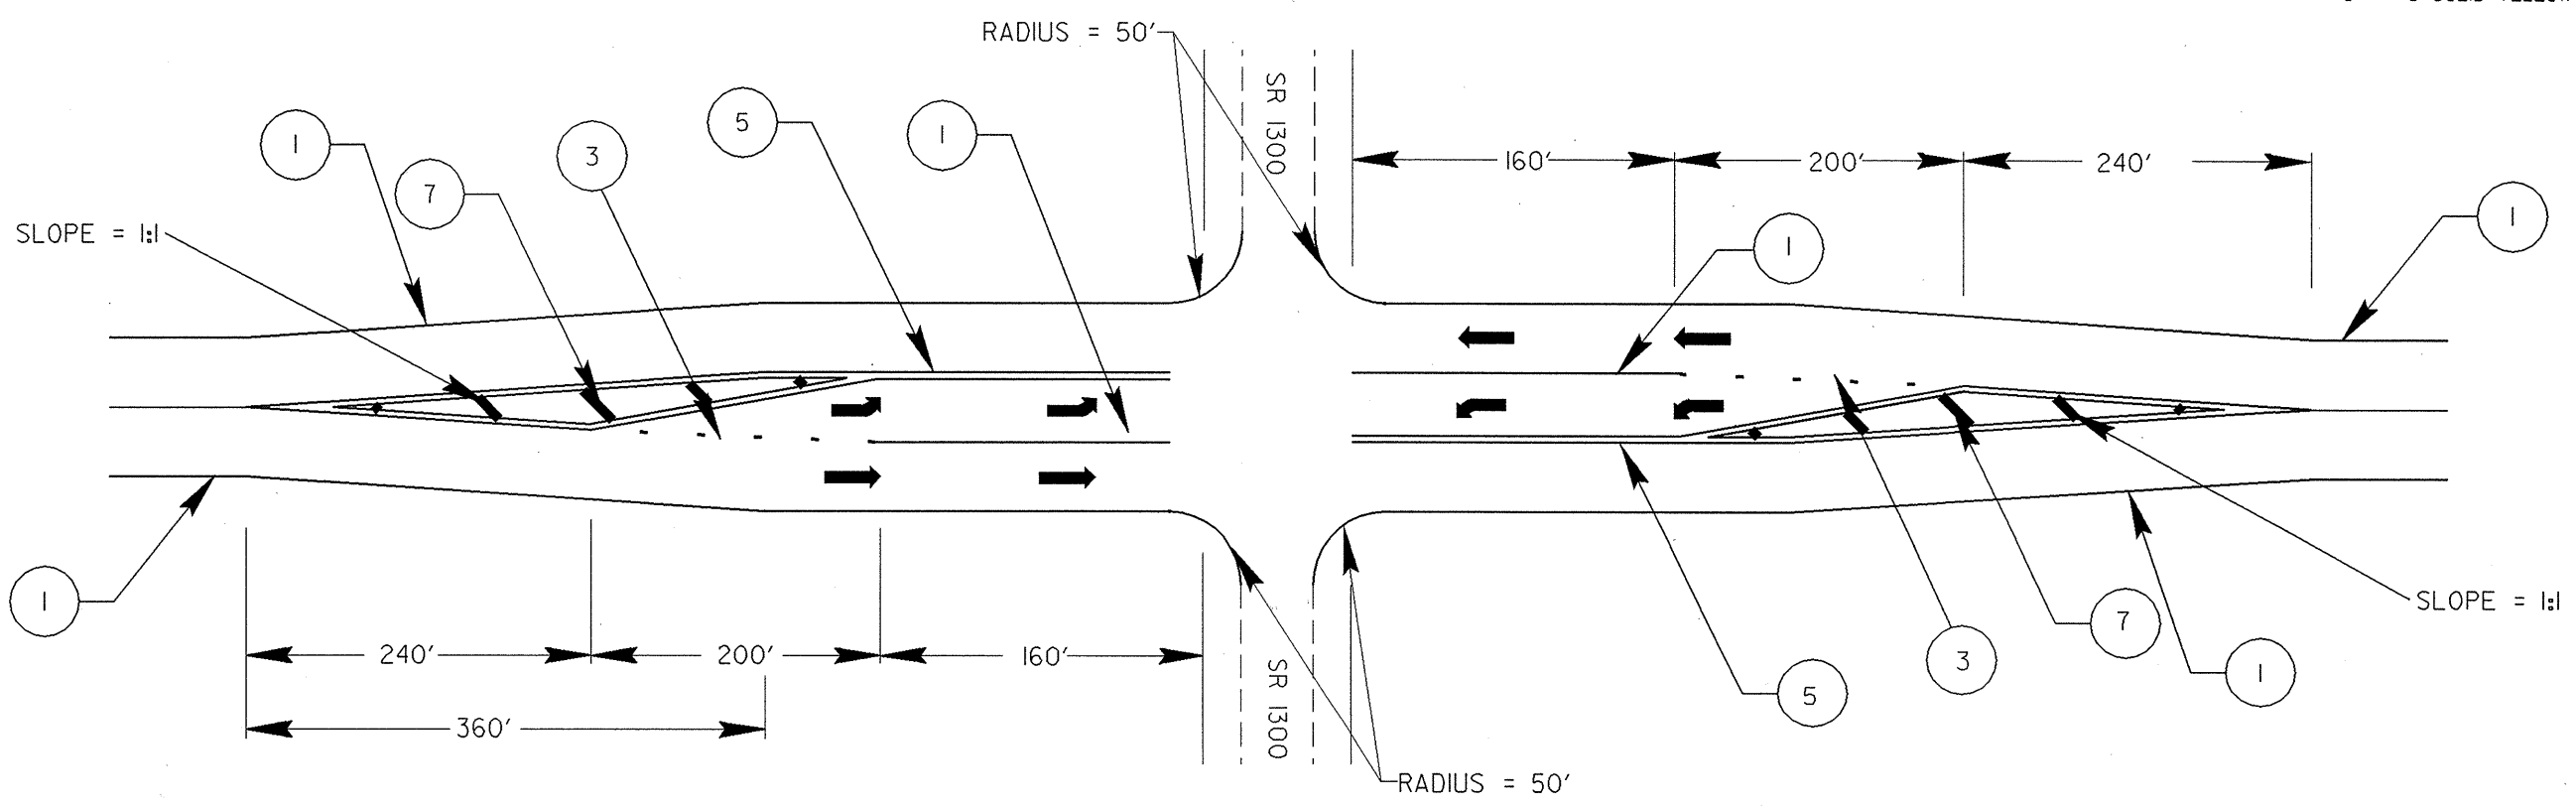

NOT TO SCALE
MAP NO. II

- PAINT MARKINGS
- 1-----4" SOLID WHITE
 - 2-----4" X 10' YELLOW SKIP
 - 3-----4" X 2' WHITE MINISKIP
 - 4-----4" SOLID YELLOW
 - 5-----2 @ 4" DOUBLE YELLOW
 - 6-----8" WHITE DIAG
 - 7-----8" YELLOW DIAG
 - 8-----8" SOLID WHITE
 - 9-----8" SOLID YELLOW

06-OCT-2004 12:25
 M:\Resurfacing\Projects\Division 3\3CR10101ETC.dgn
 6/2/99